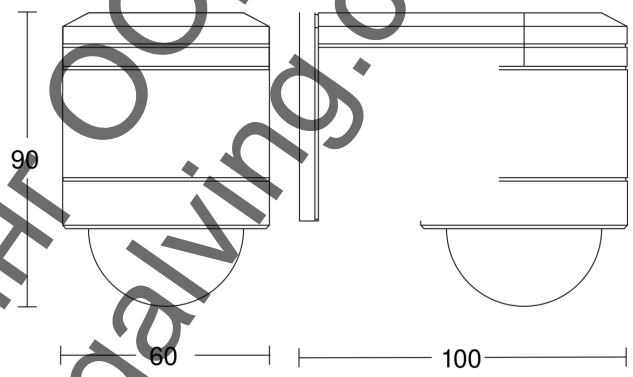

Technical specifications

Type	Motion detectors	Time setting	10 s – 15 Min.
Dimensions (L x W x H)	100 x 60 x 90 mm	Switching output 1, resistive	1000 W
Mains power supply	230 – 240 V / 50 Hz	Switching output 1, number of LEDs / fluorescent lamps	6 pcs.
Sensor Technology	passive infrared	Capacitive load in µF	132 µF
Application, place	Indoors, Outdoors	Constant-lighting control	No
Installation site	wall, corner	Basic light level function	No
Installation	Surface wiring	Settings via	Potentiometers
Mounting height	1,80 – 4,00 m	With remote control	No
Reach, radial	r = 5 m (52 m ²)	Interconnection	Yes
Reach, tangential	r = 12 m (302 m ²)	Type of interconnection	Master/master
Detection angle	240 °	IP-rating	IP54
Angle of aperture	180 °	Material	Plastic
Switching zones	276 switching zones	Ambient temperature	-20 – 50 °C
Optimum mounting height	2 m	Application, room	outdoors, front door, all round the building, terrace / balcony, courtyard & driveway
Mechanical scalability	No	Colour	white
Sneak-by guard	Yes	Colour, RAL	9010
Capability of masking out individual segments	Yes	Manufacturer's Warranty	3 years
Electronic scalability	No	Version	white
Twilight setting TEACH	No	PU1, EAN	4007841602819
Twilight setting	2 – 2000 lx		

Mögliche Montagehöhe: 1,80 m – 4,00 m

Orange: radial

Schwarz: tangential

Dimension Drawing

Ташев-Галвинг ООД
www.tashev-galving.com