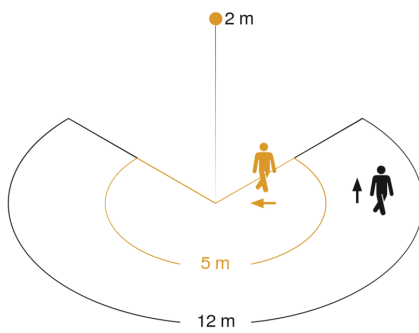

Function description

Round the corner. Infrared wall sensor IS 240 DUO, for indoors and out, 240° angle of coverage, reach up to 12 m, selectable time and twilight threshold, detection zone can be customised with shrouds.

Technical specifications

Type	Motion detectors	Time setting	10 s – 15 Min.
Dimensions (L x W x H)	100 x 60 x 90 mm	Switching output 1, resistive	1000 W
Mains power supply	230 – 240 V / 50 Hz	Switching output 1, number of LEDs / fluorescent lamps	6 pcs.
Sensor Technology	passive infrared	Capacitive load in µF	132 µF
Application, place	Indoors, Outdoors	Constant-lighting control	No
Installation site	wall, corner	Basic light level function	No
Installation	Surface wiring	Settings via	Potentiometers
Mounting height	1,80 – 4,00 m	With remote control	No
Reach, radial	r = 5 m (52 m ²)	Interconnection	Yes
Reach, tangential	r = 12 m (302 m ²)	Type of interconnection	Master/master
Detection angle	240 °	IP-rating	IP54
Angle of aperture	180 °	Material	Plastic
Switching zones	276 switching zones	Ambient temperature	-20 – 50 °C
Optimum mounting height	2 m	Application, room	outdoors, front door, all round the building, terrace / balcony, courtyard & driveway
Mechanical scalability	No	Colour	white
Sneak-by guard	Yes	Colour, RAL	9010
Capability of masking out individual segments	Yes	Manufacturer's Warranty	3 years
Electronic scalability	No	Version	white
Twilight setting TEACH	No	PU1, EAN	4007841602819
Twilight setting	2 – 2000 lx		

Mögliche Montagehöhe: 1,80 m – 4,00 m

Orange: radial

Schwarz: tangential

Dimension Drawing

Ташев-Галвинг ООД
www.tashev-galving.com